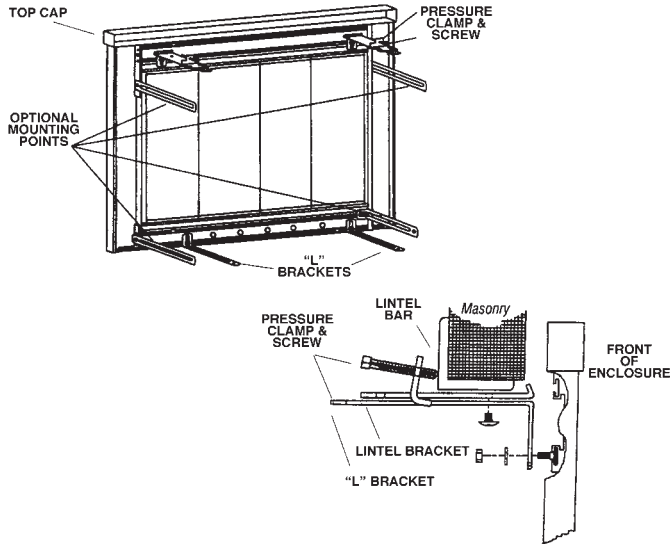

INSTALLATION DIAGRAMS

CV2 Door Installation

FS2 Door Installation

Regal & Original

Revere & Park Avenue

Decor, Cameo, Classic, Laser, Prism, Chalet & Reserve

Phantom/Z-Phantom

INSTALLATION DIAGRAMS