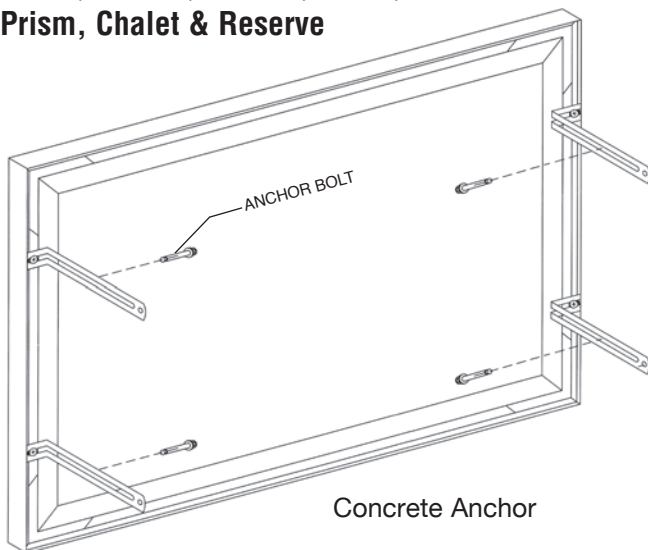

INSTALLATION DIAGRAMS

CV2 Door Installation

FS2 Door Installation

Regal & Original

Revere & Park Avenue

Decor, Cameo, Classic, Laser, Prism, Chalet & Reserve

Phantom/Z-Phantom

INSTALLATION DIAGRAMS