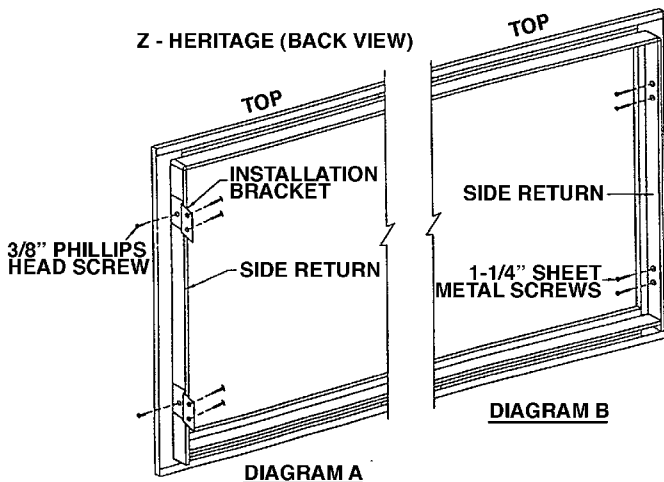

Heritage

Z-Decor, Z-Door & Z-Classic

Z-Track

Z-Laser

Back View

Z-Heritage

1355 Evans Ave., Akron, OH 44305

Phone 330-633-8680