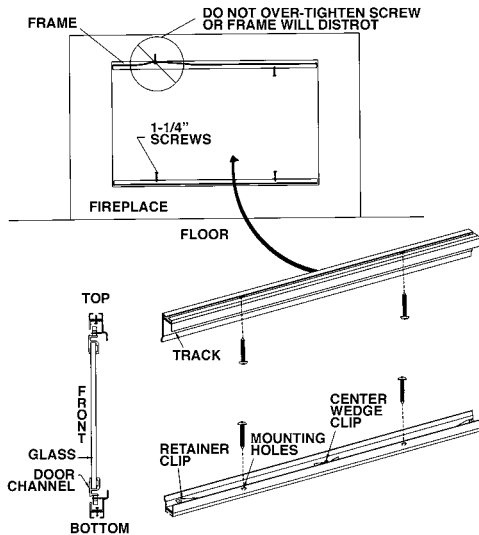

INSTALLATION DIAGRAMS

Heritage

Z-Decor, Z-Door & Z-Classic

Z-Track

Z-Laser

Back View

Z-Heritage

1355 Evans Ave., Akron, OH 44305

Phone 330-633-8680

FAX 330-633-8701