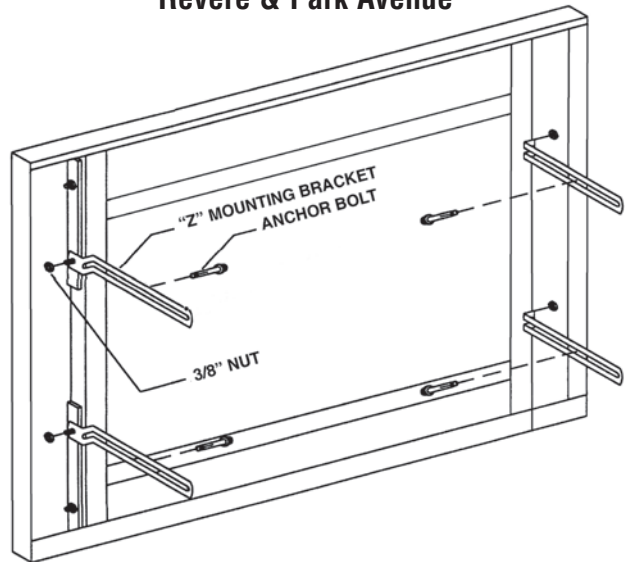

INSTALLATION DIAGRAMS

CV2 Door Installation

FS2 Door Installation

Regal & Original

Revere & Park Avenue

Decor, Cameo, Classic, Laser, Prism, Chalet & Reserve

Phantom/Z-Phantom

INSTALLATION DIAGRAMS