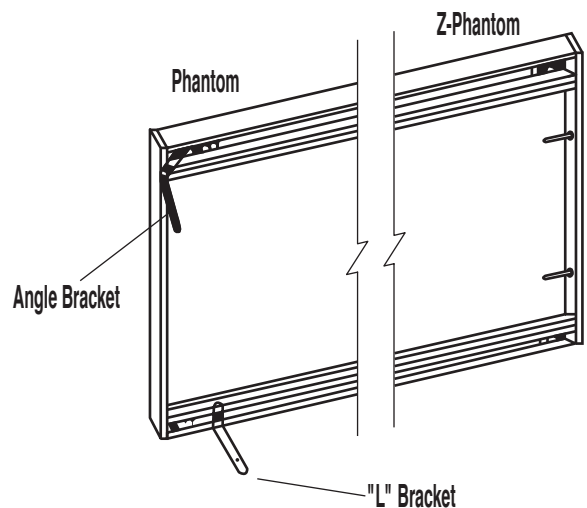

INSTALLATION DIAGRAMS

CV2 Door Installation

FS2 Door Installation

Regal & Original

Revere & Park Avenue

Decor, Cameo, Classic, Laser, Prism, Chalet & Reserve

Phantom/Z-Phantom

INSTALLATION DIAGRAMS