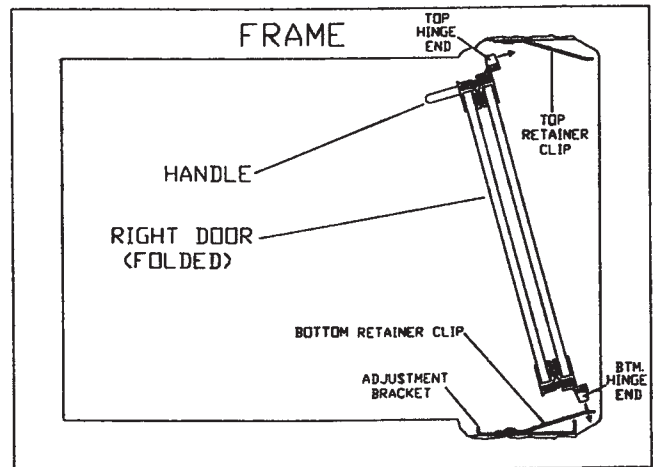

INSTALLATION DIAGRAMS

CV2 Door Installation

FS2 Door Installation

Regal & Original

Revere & Park Avenue

Decor, Cameo, Classic, Laser, Prism, Chalet & Reserve

Phantom/Z-Phantom

INSTALLATION DIAGRAMS