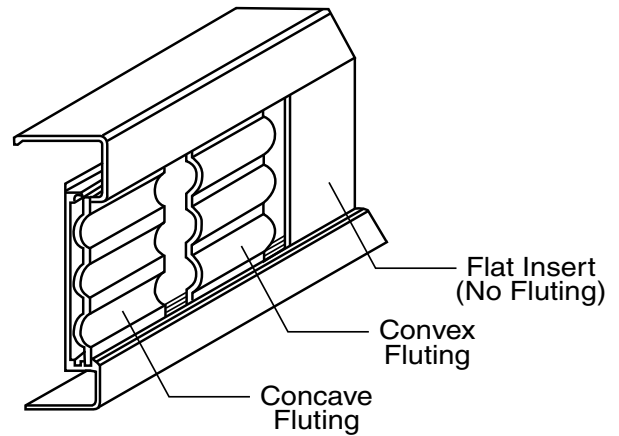

TRADITION PICTURE FRAME

Aluminum

NEW

The **new** Tradition Picture Frame is an aluminum enclosure with 3 1/8" top, side and bottom panels. It is available as an overlap fit only. The maximum overlap is 2" each side, 2 3/4" top with mesh curtain, 3 3/4" top with mesh doors.

Shown in Gold Antique Vein

STANDARD FINISHES –	Gold Antique Vein, Silver Antique Vein, Copper, Pewter, Black Iron, Natural Iron, Old Iron, Grey Iron, Bronze Iron, Moss Iron
Insert Styles –	Flat, Convex Fluting, Concave Fluting
Insert Finishes –	Gold Antique Vein, Silver Antique Vein, Copper, Pewter, Black Iron, Natural Iron, Old Iron, Grey Iron, Bronze Iron. Brushed Silver and Brushed Gold - available on fluted styles only. (Painted insert will be same as frame finish).
Door Styles –	Available with CV2 bi-fold tracked doors or FS2 bi-fold full swing trackless doors
Standard Glass –	1/4" tempered bronze, clear or grey colored glass with lifetime warranty
Glass Options –	Beveled Glass..... Per Quote Mirrored Glass: Bronze..... Per Quote

OPTIONS

Mesh Options –	Heavy 19 gauge mesh curtain 1/8" flattened expanded steel, 25 gauge mesh door
----------------	---

PRICE CHART FOR THE TRADITION

Finish	Model	Door Style	Glass	Overall Frame Sizes
Gold Antique Vein Silver Antique Vein Copper Pewter Black Iron Natural Iron Old Iron Grey Iron Bronze Iron Moss Iron	Tradition	CV2=Bi-fold tracked door FS2=Bi-fold full swing trackless door	Bronze, Clear or Grey	up to 44" wide x 31" high up to 50" wide x 39" high For larger sizes and frame widths contact factory for quote