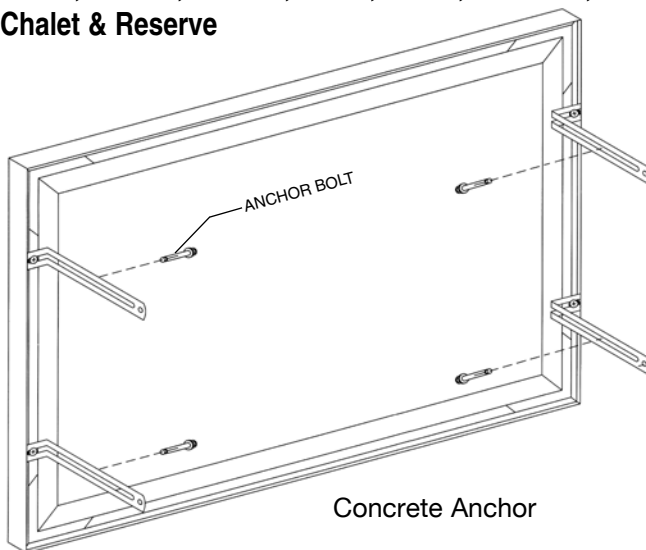

CV2 Door Installation

FS2 Door Installation

Regal & Original

Revere & Park Avenue

Decor, Cameo, Classic, Laser, Prism, Tradition, Chalet & Reserve

Phantom/Z-Phantom