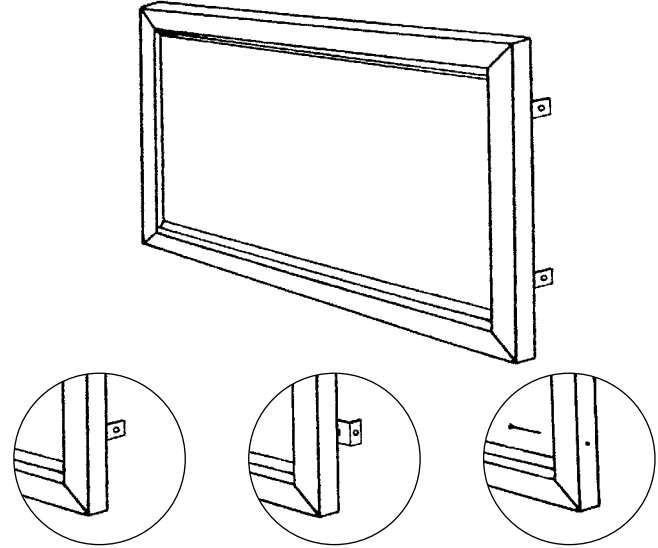

Z-Decor, Z-Door & Z-Classic