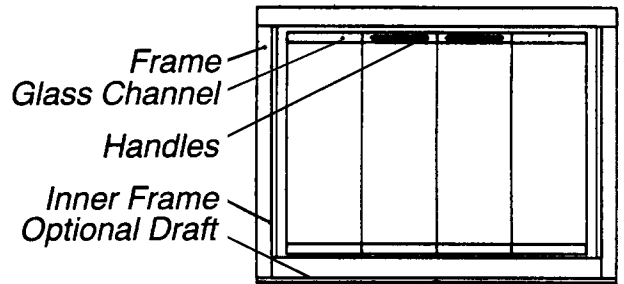

Classic Front View

PRICE CHART FOR THE CLASSIC

Finish	Model	Door Style	Glass	Overall Frame Sizes
Antique Chrome Stainless Polished Brass	Classic	CV2=Bi-fold tracked door FS2=Bi-fold full swing trackless door	Bronze, Clear or Grey	up to 44" wide x 31" high up to 50" wide x 39" high For larger sizes contact factory for quote

How To Order

- Use custom order form #1 on page 38 and completely fill out all information requested.
- Order must be mailed or faxed to Thermo-Rite.