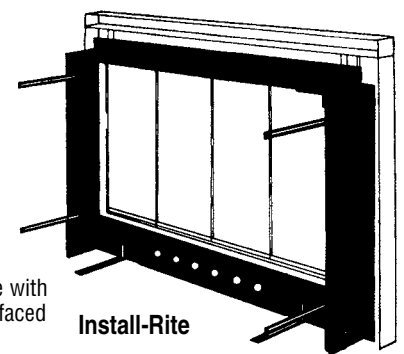

All Mesh Curtain Panels are 24" Wide

SUSPENSION BAR

Side view of fireplace using Suspension Bar Mount

INSTALL-RITE DOOR KIT

For Stone & Rough-Faced Fireplace Door Installations

Our Install-Rite door kit will help you to increase your standard door sales immediately. Install-Rite is for those with hard to fit stone and rough-faced fireplaces — custom doors are no longer their only alternative.

You can now offer your customers genuine solid brass Thermo-Rite doors with two coats of baked on lacquer — Pricing on Thermo-Rite stock doors is always less than all custom doors. A 1/4" to 1/2" overlap is not a problem with Install-Rite.

Install-Rite allows you to mortar in a door with ease.

Delivery to your customers is a matter of days - not 6 to 12 weeks.

It creates cash flow for you instantly.

- Fits openings up to 44" wide x 32" high. You can cut to the exact size. Extenders are available for larger sizes.
- Fits Original, Regal, Classic, Cameo, Prism, AirPrism, Park Avenue, Décor and Reserve.
- For inside or overlap fit
- Can ship UPS®
- Finished in black. Comes complete with hardware and instructions.