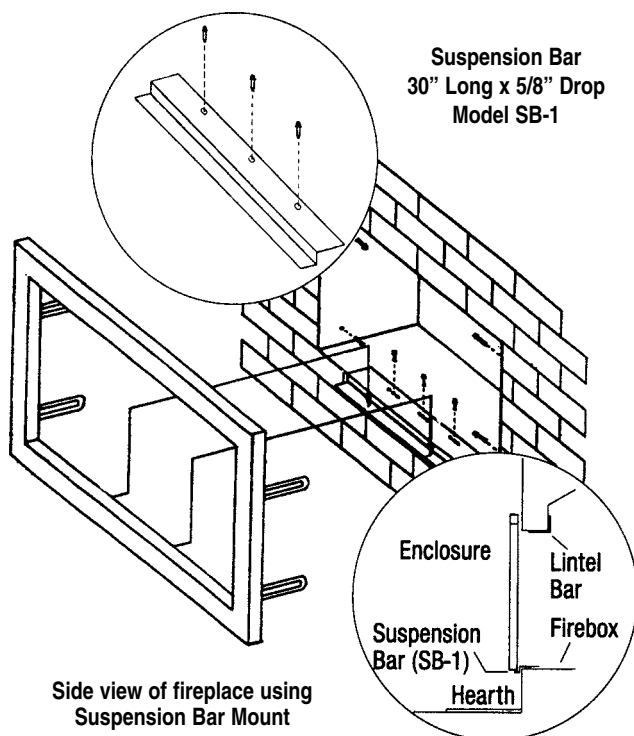

SUSPENSION BAR

Side view of fireplace using Suspension Bar Mount